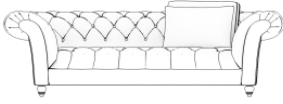

CHESTER

CHE201 İkili Koltuk

CHE201 2-Seat

KRL003 1 Ad / pcs

KRL059 1 Ad / pcs

E:203cm

D:100cm

Y:72cm

OY:47-49cm

W:79,9"

D:39,4"

H:28,3"

SH:18,5"- 19,2"

CHE301 Üçlü Koltuk

CHE301 3 - Seat

KRL003 1 Ad / pcs

KRL059 1 Ad / pcs

E:227cm

D:100cm

Y:72cm

OY:47-49cm

W:89,4"

D:39,4"

H:28,3"

OY:47-49cm

W:97,6"

D:39,4"

H:28,3"

SH:18,5"- 19,2"