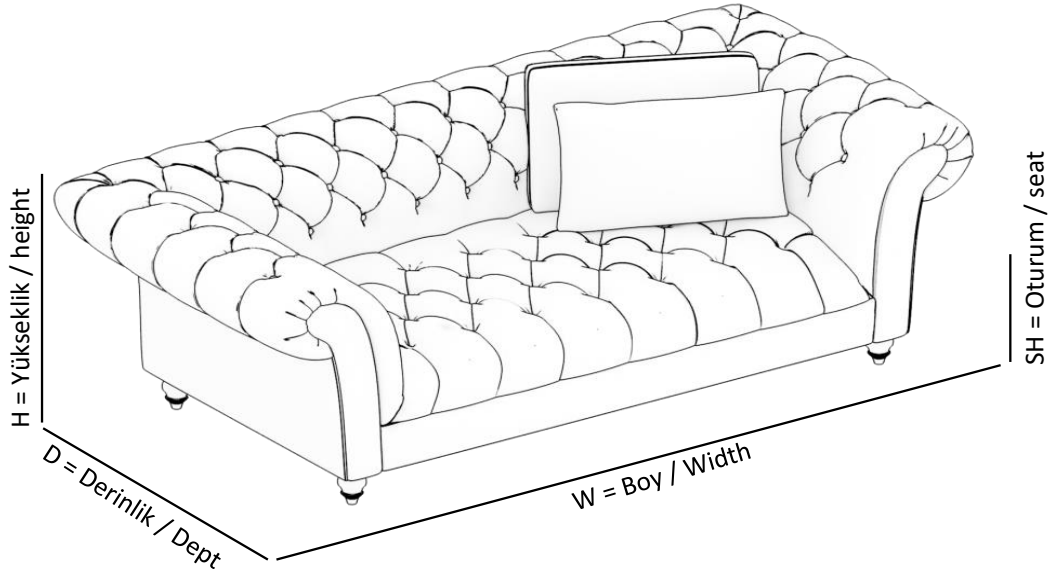

CHESTER

CHE201 İkili Koltuk

CHE201 2-Seat

KRL003 1 Ad / pcs

KRL059 1 Ad / pcs

E:203cm

D:100cm

Y:72cm

OY:47-49cm

W:79,9"

D:39,4"

H:28,3"

SH:18,5"- 19,2"

CHE301 Üçlü Koltuk

CHE301 3 - Seat

KRL003 1 Ad / pcs

KRL059 1 Ad / pcs

E:227cm

D:100cm

Y:72cm

OY:47-49cm

W:89,4"

D:39,4"

H:28,3"

OY:47-49cm

W:97,6"

D:39,4"

H:28,3"

SH:18,5"- 19,2"