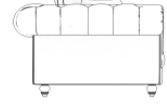

CHESTER

CHE201 İkili Koltuk

CHE201 2-Seat

KRL003 1 Ad / pcs

KRL059 1 Ad / pcs

E:203cm

D:100cm

Y:72cm

OY:47-49cm

W:79,9"

D:39,4"

H:28,3"

SH:18,5"- 19,2"

CHE301 Üçlü Koltuk

CHE301 3 - Seat

KRL003 1 Ad / pcs

KRL059 1 Ad / pcs

E:227cm

D:100cm

Y:72cm

OY:47-49cm

W:89,4"

D:39,4"

H:28,3"

OY:47-49cm

W:97,6"

D:39,4"

H:28,3"

SH:18,5"- 19,2"