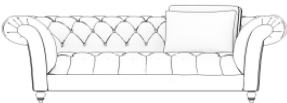

OY:47-49cm

W:79,9"

D:39,4"

H:28,3"

SH:18,5"- 19,2"

CHE301 Üçlü Koltuk

CHE301 3 - Seat

KRL003 1 Ad / pcs

KRL059 1 Ad / pcs

E:227cm

D:100cm

Y:72cm

OY:47-49cm

W:89,4"

D:39,4"

H:28,3"

SH:18,5"- 19,2"

CHE351 Üçbuçuklu Koltuk

CHE351 3,5 - Seat

KRL003 1 Ad / pcs

KRL059 1 Ad / pcs

E:248cm

D:100cm

Y:72cm