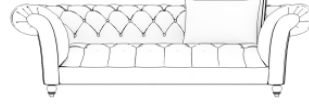

CHESTER

CHE201 İkili Koltuk

CHE201 2-Seat

KRL003 1 Ad / pcs

KRL059 1 Ad / pcs

E:203cm

D:100cm

Y:72cm

OY:47-49cm

W:79,9"

D:39,4"

H:28,3"

SH:18,5"- 19,2"

CHE301 Üçlü Koltuk

CHE301 3 - Seat

KRL003 1 Ad / pcs

KRL059 1 Ad / pcs

E:227cm

D:100cm

Y:72cm

OY:47-49cm

W:89,4"

D:39,4"

H:28,3"

OY:47-49cm

W:97,6"

D:39,4"

H:28,3"

SH:18,5"- 19,2"